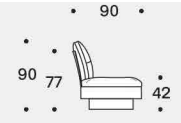

<p>Dimensions</p> <p>OTTOMAN SMALL</p> <p>OTTOMAN LARGE</p> <p>SINGLE SEAT SOFA</p> <p>2 SEAT SOFA SMALL</p> <p>2 SEAT SOFA MEDIUM</p> <p>2 SEAT SOFA LARGE</p> <p>2 SEAT SOFA XLARGE</p>	<p>W35.6" / D35.5" / H35" / SH16"</p> <p>W38.6" / D38.6" / H35" / SH16"</p> <p>W45.25" / D35.5 or 38.6" / H35" / SH16"</p> <p>W67" / D35.5 or 38.6" / H35" / SH16"</p> <p>W75" / D35.5 or 38.6" / H35" / SH16"</p> <p>W82.7" / D35.5 or 38.6" / H35" / SH16"</p> <p>W90.5" / D35.5 or 38.6" / H35" / SH16"</p>
<p>Options</p>	<p>Modular sofa sections, back rests, arm rests and cushions are sold separately and available in multiple sizes</p> <p>Configuration</p> <p>Upholstery material</p> <p>Upholstered, woven, chrome or plain steel back + armrest frame</p>
<p>Details</p>	<p>Fully removable covers</p> <p>Down wrapped seat and back cushions</p> <p>Each modular section, backrest frame, back cushion, armrest frame + arm cushion are sold separately</p>
<p>Material</p>	<p>Fabric or leather, Solid hardwood, Steel, Acrylic, Feather Down, Foam, Polyester fiber</p>

prices subject to change | delivery not included

• 80 • • 115 • • 170 • • 190 • • 210 • • 230 •

Moduli sedute /
Seating units / 88

Fianco con schienale /
Side backrest / 88

• 88 • • 115 • • 170 • • 190 • • 210 • • 230 •