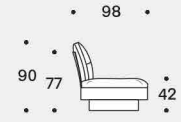

<p>Dimensions</p> <p>OTTOMAN SMALL</p> <p>OTTOMAN LARGE</p> <p>SINGLE SEAT SOFA</p> <p>2 SEAT SOFA SMALL</p> <p>2 SEAT SOFA MEDIUM</p> <p>2 SEAT SOFA LARGE</p> <p>2 SEAT SOFA XLARGE</p>	<p>W35.6" / D35.5" / H35" / SH16"</p> <p>W38.6" / D38.6" / H35" / SH16"</p> <p>W45.25" / D35.5 or 38.6" / H35" / SH16"</p> <p>W67" / D35.5 or 38.6" / H35" / SH16"</p> <p>W75" / D35.5 or 38.6" / H35" / SH16"</p> <p>W82.7" / D35.5 or 38.6" / H35" / SH16"</p> <p>W90.5" / D35.5 or 38.6" / H35" / SH16"</p>
<p>Options</p>	<p>Modular sofa sections, back rests, arm rests and cushions are sold separately and available in multiple sizes</p> <p>Configuration</p> <p>Upholstery material</p> <p>Upholstered, woven, chrome or plain steel back + armrest frame</p>
<p>Details</p>	<p>Fully removable covers</p> <p>Down wrapped seat and back cushions</p> <p>Each modular section, backrest frame, back cushion, armrest frame + arm cushion are sold separately</p>
<p>Material</p>	<p>Fabric or leather, Solid hardwood, Steel, Acrylic, Feather Down, Foam, Polyester fiber</p>

prices subject to change | delivery not included

• 80 • • 115 • • 170 • • 190 • • 210 • • 230 •

Moduli sedute /
Seating units / 88

Fianco con schienale /
Side backrest / 88

• 88 • • 115 • • 170 • • 190 • • 210 • • 230 •

Penisole /
Chaise longue / 80-88-115

Cuscini schiena/
Back cushions

Cuscini bracciolo /
Armrest cushions

• 80 • • 88 • • 80 • • 88 • • 115 •

• 65 • • 75 • • 85 • • 95 • • 105 •

• 75 • • 48 •

Schienali cromo - tessuto - intreccio imbottito /
Chrome - fabric - padded bridged backrests