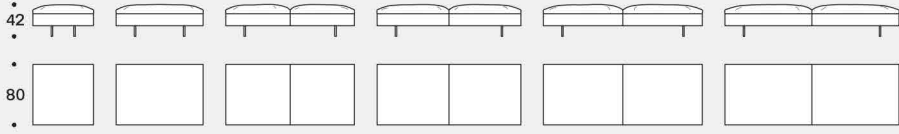

<p>Dimensions</p> <p>OTTOMAN SMALL</p> <p>OTTOMAN LARGE</p> <p>SINGLE SEAT SOFA</p> <p>2 SEAT SOFA SMALL</p> <p>2 SEAT SOFA MEDIUM</p> <p>2 SEAT SOFA LARGE</p> <p>2 SEAT SOFA XLARGE</p>	<p>W35.6" / D35.5" / H35" / SH16"</p> <p>W38.6" / D38.6" / H35" / SH16"</p> <p>W45.25" / D35.5 or 38.6" / H35" / SH16"</p> <p>W67" / D35.5 or 38.6" / H35" / SH16"</p> <p>W75" / D35.5 or 38.6" / H35" / SH16"</p> <p>W82.7" / D35.5 or 38.6" / H35" / SH16"</p> <p>W90.5" / D35.5 or 38.6" / H35" / SH16"</p>
<p>Options</p>	<p>Modular sofa sections, back rests, arm rests and cushions are sold separately and available in multiple sizes</p> <p>Configuration</p> <p>Upholstery material</p> <p>Upholstered, woven, chrome or plain steel back + armrest frame</p>
<p>Details</p>	<p>Fully removable covers</p> <p>Down wrapped seat and back cushions</p> <p>Each modular section, backrest frame, back cushion, armrest frame + arm cushion are sold separately</p>
<p>Material</p>	<p>Fabric or leather, Solid hardwood, Steel, Acrylic, Feather Down, Foam, Polyester fiber</p>

prices subject to change | delivery not included

• 80 • • 115 • • 170 • • 190 • • 210 • • 230 •

Moduli sedute /
Seating units / 88

Fianco con schienale /
Side backrest / 88

• 88 • • 115 • • 170 • • 190 • • 210 • • 230 •

Penisole /
Chaise longue / 80-88-115

Cuscini schiena/
Back cushions

Cuscini bracciolo /
Armrest cushions

• 80 • • 88 • • 80 • • 88 • • 115 •

• 65 • • 75 • • 85 • • 95 • • 105 •

• 75 • • 48 •

Schienali cromo - tessuto - intreccio imbottito /
Chrome - fabric - padded bridged backrests