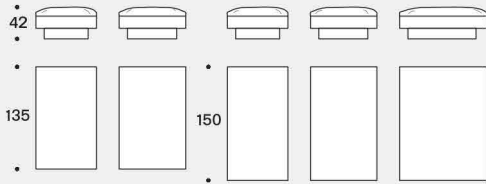

<p>Dimensions</p> <p>OTTOMAN SMALL</p> <p>OTTOMAN LARGE</p> <p>SINGLE SEAT SOFA</p> <p>2 SEAT SOFA SMALL</p> <p>2 SEAT SOFA MEDIUM</p> <p>2 SEAT SOFA LARGE</p> <p>2 SEAT SOFA XLARGE</p>	<p>W35.6" / D35.5" / H35" / SH16"</p> <p>W38.6" / D38.6" / H35" / SH16"</p> <p>W45.25" / D35.5 or 38.6" / H35" / SH16"</p> <p>W67" / D35.5 or 38.6" / H35" / SH16"</p> <p>W75" / D35.5 or 38.6" / H35" / SH16"</p> <p>W82.7" / D35.5 or 38.6" / H35" / SH16"</p> <p>W90.5" / D35.5 or 38.6" / H35" / SH16"</p>
<p>Options</p>	<p>Modular sofa sections, back rests, arm rests and cushions are sold separately and available in multiple sizes</p> <p>Configuration</p> <p>Upholstery material</p> <p>Upholstered, woven, chrome or plain steel back + armrest frame</p>
<p>Details</p>	<p>Fully removable covers</p> <p>Down wrapped seat and back cushions</p> <p>Each modular section, backrest frame, back cushion, armrest frame + arm cushion are sold separately</p>
<p>Material</p>	<p>Fabric or leather, Solid hardwood, Steel, Acrylic, Feather Down, Foam, Polyester fiber</p>

prices subject to change | delivery not included

• 80 • • 115 • • 170 • • 190 • • 210 • • 230 •

Moduli sedute /
Seating units / 88

Fianco con schienale /
Side backrest / 88

• 88 • • 115 • • 170 • • 190 • • 210 • • 230 •

Penisole /
Chaise longue / 80-88-115

Cuscini schiena/
Back cushions

Cuscini bracciolo /
Armrest cushions

• 80 • • 88 • • 80 • • 88 • • 115 •

• 65 • • 75 • • 85 • • 95 • • 105 •

• 75 • • 48 •

Schienali cromo - tessuto - intreccio imbottito /
Chrome - fabric - padded bridged backrests