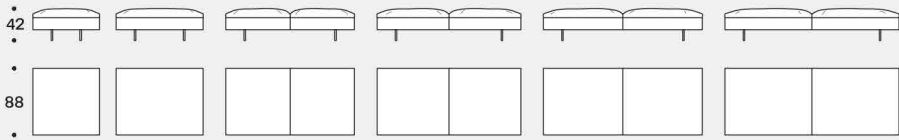

<p>Dimensions</p> <p>OTTOMAN SMALL</p> <p>OTTOMAN LARGE</p> <p>SINGLE SEAT SOFA</p> <p>2 SEAT SOFA SMALL</p> <p>2 SEAT SOFA MEDIUM</p> <p>2 SEAT SOFA LARGE</p> <p>2 SEAT SOFA XLARGE</p>	<p>W35.6" / D35.5" / H35" / SH16"</p> <p>W38.6" / D38.6" / H35" / SH16"</p> <p>W45.25" / D35.5 or 38.6" / H35" / SH16"</p> <p>W67" / D35.5 or 38.6" / H35" / SH16"</p> <p>W75" / D35.5 or 38.6" / H35" / SH16"</p> <p>W82.7" / D35.5 or 38.6" / H35" / SH16"</p> <p>W90.5" / D35.5 or 38.6" / H35" / SH16"</p>
<p>Options</p>	<p>Modular sofa sections, back rests, arm rests and cushions are sold separately and available in multiple sizes</p> <p>Configuration</p> <p>Upholstery material</p> <p>Upholstered, woven, chrome or plain steel back + armrest frame</p>
<p>Details</p>	<p>Fully removable covers</p> <p>Down wrapped seat and back cushions</p> <p>Each modular section, backrest frame, back cushion, armrest frame + arm cushion are sold separately</p>
<p>Material</p>	<p>Fabric or leather, Solid hardwood, Steel, Acrylic, Feather Down, Foam, Polyester fiber</p>

prices subject to change | delivery not included

• 80 • • 115 • • 170 • • 190 • • 210 • • 230 •

Moduli sedute /
Seating units / 88

Fianco con schienale /
Side backrest / 88

• 88 • • 115 • • 170 • • 190 • • 210 • • 230 •

Penisole /
Chaise longue / 80-88-115

Cuscini schiena/
Back cushions

Cuscini bracciolo /
Armrest cushions

• 80 • • 88 • • 80 • • 88 • • 115 •

• 65 • • 75 • • 85 • • 95 • • 105 •

• 75 • • 48 •

Schienali cromo - tessuto - intreccio imbottito /
Chrome - fabric - padded bridged backrests