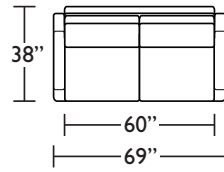

NSH-LVS-ST