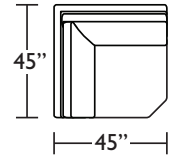

NSH-CNR-SQ