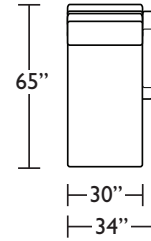

**Dimensions**

LOVESEAT	W69" / D38" / SD22" / H31" / SH18"
SOFA	W84" / D38" / SD22" / H31" / SH18"
3 SEAT SOFA	W99" / D38" / SD22" / H31" / SH18"
SMALL SOFA CHAISE	W98" / D38-65" / SD22" / H31" / SH18"
LARGE SOFA CHAISE	W128" / D38-65" / SD22" / H31" / SH18"
SOFA SECTIONAL	W109" / D38-109" / SD22" / H31" / SH18"
OTTOMAN	W35" / D29" / H17"

**NSH-SO3-ST**

**NSH-SM2-ST**

**NSH-LVS-ST**

**NSH-CHR-ST**

**NSH-OTO-ST**

**NSH-SO3-LA**

**NSH-LVS-LA**

**NSH-SCH-LA**