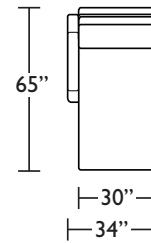

**Dimensions**

LOVESEAT	W69" / D38" / SD22" / H31" / SH18"
SOFA	W84" / D38" / SD22" / H31" / SH18"
3 SEAT SOFA	W99" / D38" / SD22" / H31" / SH18"
SMALL SOFA CHAISE	W98" / D38-65" / SD22" / H31" / SH18"
LARGE SOFA CHAISE	W128" / D38-65" / SD22" / H31" / SH18"
SOFA SECTIONAL	W109" / D38-109" / SD22" / H31" / SH18"
OTTOMAN	W35" / D29" / H17"

**NSH-CNR-SQ**

**NSH-SO3-RA**

**NSH-LVS-RA**

**NSH-SCH-RA**

**NSH-SCH-ST**

**NSH-SO3-AA**

**NSH-LVS-AA**