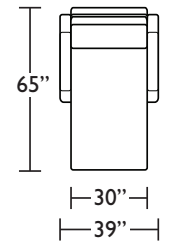

**Dimensions**

LOVESEAT	W69" / D38" / SD22" / H31" / SH18"
SOFA	W84" / D38" / SD22" / H31" / SH18"
3 SEAT SOFA	W99" / D38" / SD22" / H31" / SH18"
SMALL SOFA CHAISE	W98" / D38-65" / SD22" / H31" / SH18"
LARGE SOFA CHAISE	W128" / D38-65" / SD22" / H31" / SH18"
SOFA SECTIONAL	W109" / D38-109" / SD22" / H31" / SH18"
OTTOMAN	W35" / D29" / H17"

**NSH-CNR-SQ**

**NSH-SO3-RA**

**NSH-LVS-RA**

**NSH-SCH-RA**

**NSH-SCH-ST**

**NSH-SO3-AA**

**NSH-LVS-AA**