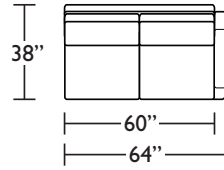

**Dimensions**

LOVESEAT	W69" / D38" / SD22" / H31" / SH18"
SOFA	W84" / D38" / SD22" / H31" / SH18"
3 SEAT SOFA	W99" / D38" / SD22" / H31" / SH18"
SMALL SOFA CHAISE	W98" / D38-65" / SD22" / H31" / SH18"
LARGE SOFA CHAISE	W128" / D38-65" / SD22" / H31" / SH18"
SOFA SECTIONAL	W109" / D38-109" / SD22" / H31" / SH18"
OTTOMAN	W35" / D29" / H17"

**NSH-SO3-ST**

**NSH-SM2-ST**

**NSH-LVS-ST**

**NSH-CHR-ST**

**NSH-OTO-ST**

**NSH-SO3-LA**

**NSH-LVS-LA**

**NSH-SCH-LA**