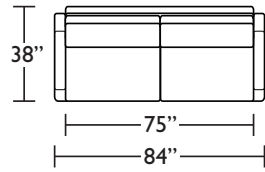

**Dimensions**

LOVESEAT	W69" / D38" / SD22" / H31" / SH18"
SOFA	W84" / D38" / SD22" / H31" / SH18"
3 SEAT SOFA	W99" / D38" / SD22" / H31" / SH18"
SMALL SOFA CHAISE	W98" / D38-65" / SD22" / H31" / SH18"
LARGE SOFA CHAISE	W128" / D38-65" / SD22" / H31" / SH18"
SOFA SECTIONAL	W109" / D38-109" / SD22" / H31" / SH18"
OTTOMAN	W35" / D29" / H17"

**NSH-SO3-ST**

**NSH-SM2-ST**

**NSH-LVS-ST**

**NSH-CHR-ST**

**NSH-OTO-ST**

**NSH-SO3-LA**

**NSH-LVS-LA**

**NSH-SCH-LA**