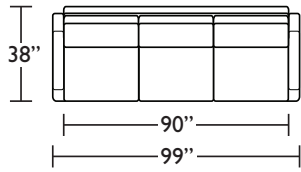

NSH-SO3-ST