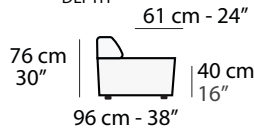

Dimensions

CONDO	W67" / D38" / SD24" / H30-41" / SH16"
LOVESEAT	W78" / D38" / SD24" / H30-41" / SH16"
SOFA	W89" / D38" / SD24" / H30-41" / SH16"
SMALL CHAISE SECTIONAL	W101" / D38-60" / SD24" / H30-41" / SH16"
MEDIUM CHAISE SECTIONAL	W112" / D38-71" / SD24" / H30-41" / SH16"
LARGE CHAISE SECTIONAL	W123" / D38-71" / SD24" / H30-41" / SH16"
SMALL BUMPER SECTIONAL	W94" / D38-82" / SD24" / H30-41" / SH16"
MEDIUM BUMPER SECTIONAL	W105" / D38-93" / SD24" / H30-41" / SH16"
LARGE BUMPER SECTIONAL	W116" / D38-104" / SD24" / H30-41" / SH16"
* MIXED MEDIUM BUMPER SECTIONAL	W105" / D38-82" / SD24" / H30-41" / SH16"

FRONTALE
FRONT

LATERALE
DEPTH

3000

226 cm - 89"

2200

198 cm - 78"

2000

170 cm - 67"

1000

114 cm - 45"

2902

256 cm - 101"

2901

256 cm - 101"

1003

86 cm - 34"

2002

142 cm - 56"

2001

142 cm - 56"

3003

170 cm - 67"

1602

144 cm - 57"