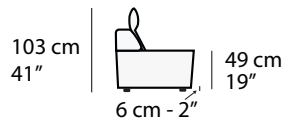

Dimensions

CONDO	W67" / D38" / SD24" / H30-41" / SH16"
LOVESEAT	W78" / D38" / SD24" / H30-41" / SH16"
SOFA	W89" / D38" / SD24" / H30-41" / SH16"
SMALL CHAISE SECTIONAL	W101" / D38-60" / SD24" / H30-41" / SH16"
MEDIUM CHAISE SECTIONAL	W112" / D38-71" / SD24" / H30-41" / SH16"
LARGE CHAISE SECTIONAL	W123" / D38-71" / SD24" / H30-41" / SH16"
SMALL BUMPER SECTIONAL	W94" / D38-82" / SD24" / H30-41" / SH16"
MEDIUM BUMPER SECTIONAL	W105" / D38-93" / SD24" / H30-41" / SH16"
LARGE BUMPER SECTIONAL	W116" / D38-104" / SD24" / H30-41" / SH16"
* MIXED MEDIUM BUMPER SECTIONAL	W105" / D38-82" / SD24" / H30-41" / SH16"

FRONTALE
FRONT

LATERALE
DEPTH

3000

226 cm - 89"

2200

198 cm - 78"

2000

170 cm - 67"

1000

114 cm - 45"

2902

256 cm - 101"

2901

256 cm - 101"

1003

86 cm - 34"

2002

142 cm - 56"

2001

142 cm - 56"

3003

170 cm - 67"

1602

144 cm - 57"